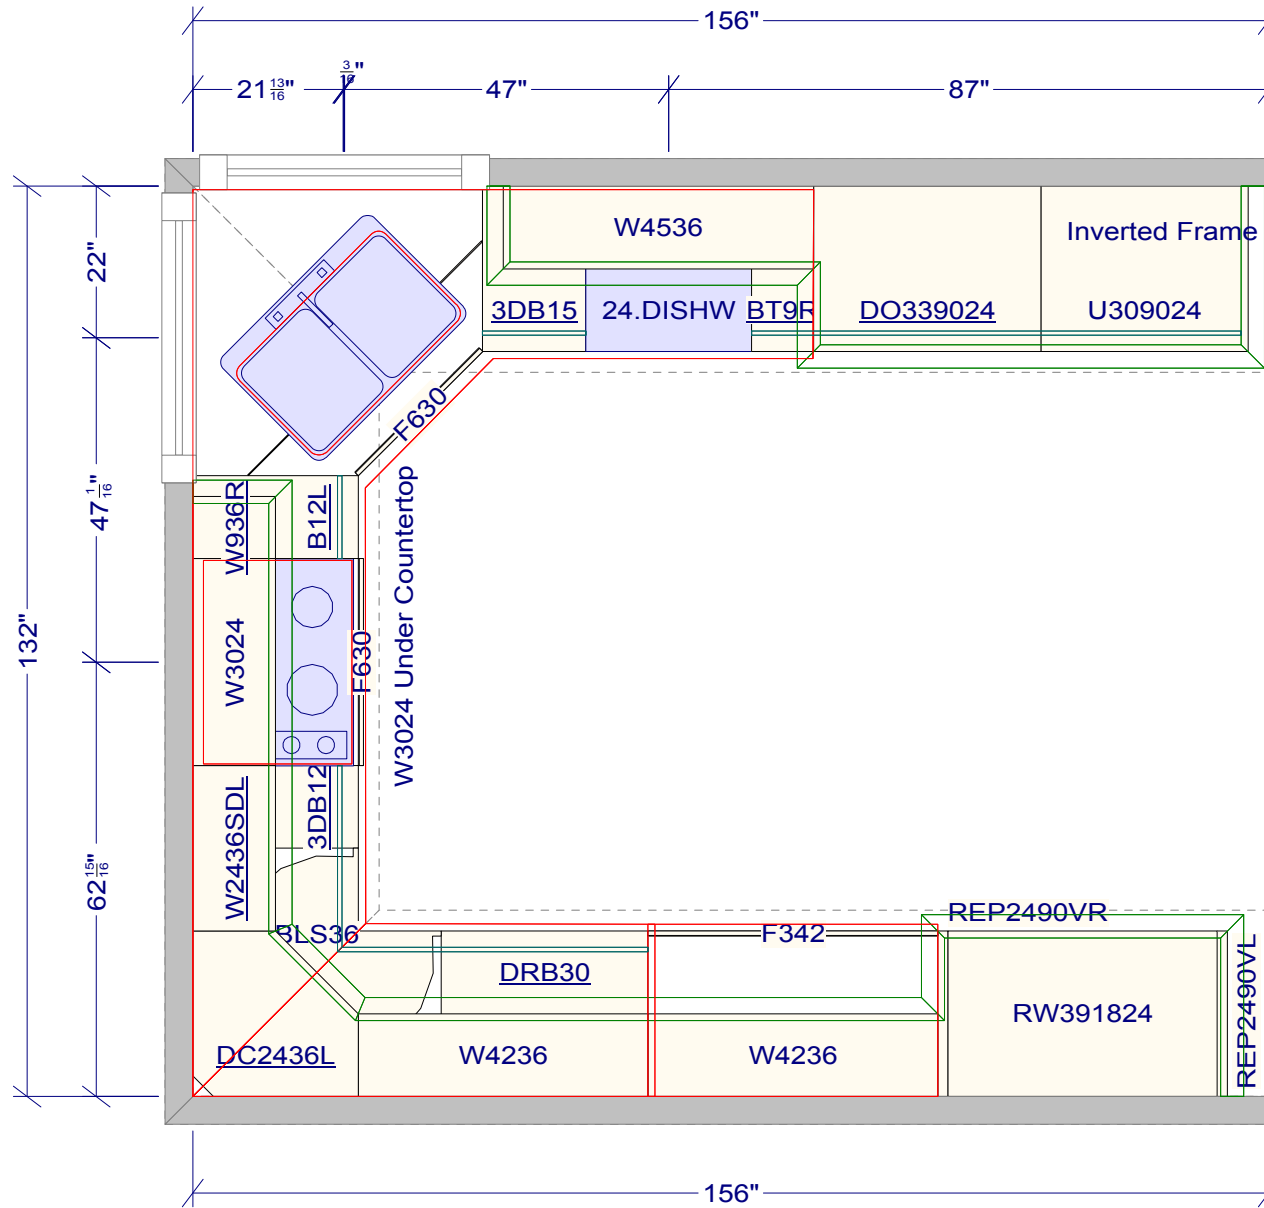

Note: This drawing is an artistic interpretation of the general appearance of the design. It is not meant to be an exact rendition.

WELCOM
CABINETS

Designed: 4/18/2008
Printed: 6/16/2008

Note: This drawing is an artistic interpretation of the general appearance of the design. It is not meant to be an exact rendition.

WELCOM
CABINETS

Designed: 4/18/2008
Printed: 6/16/2008

All dimensions & size designations given are subject to verification on job site and adjustment to fit job conditions.

This is an original design and must not be released or copied unless applicable fee has been paid or job order placed.

Designed: 4/18/2008
Printed: 6/16/2008